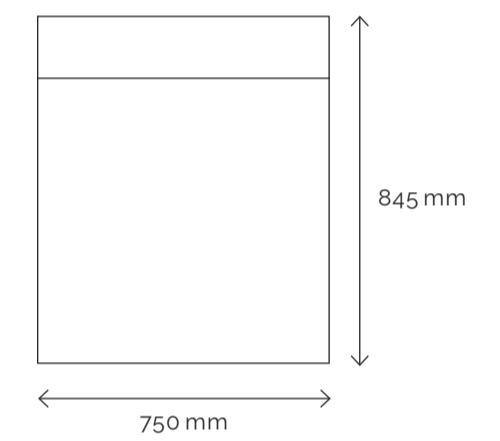

268 Inox

Memory RI 8895

879 Beach Grey

our newcomers.

Zerox SY VER
2585

887 Loft Smoky Oak

Zerox KQ
2535

245 Textured Grey Stone